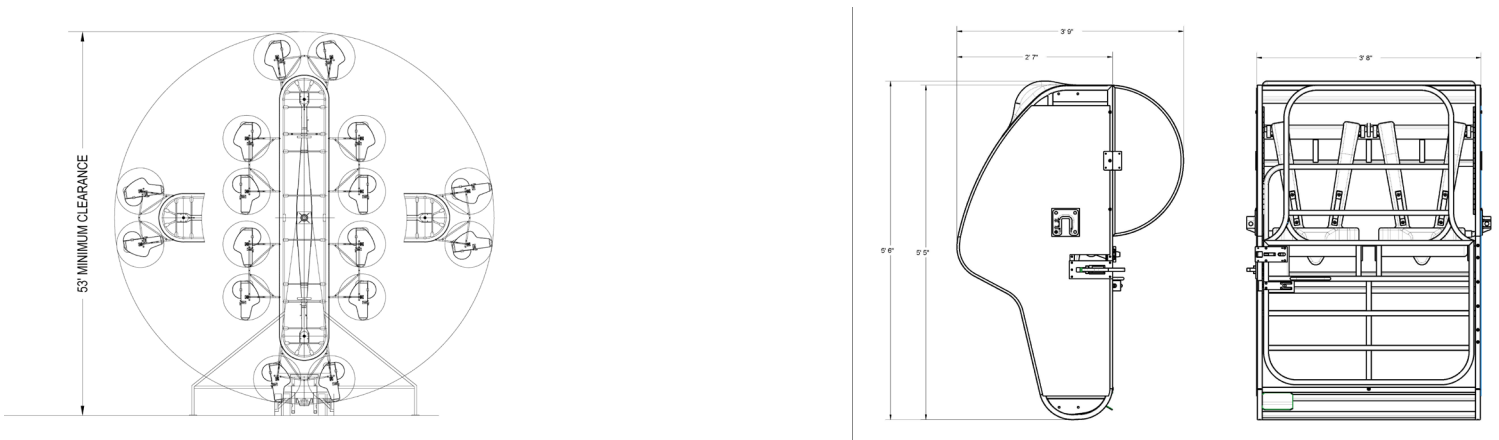

Zipper Open View Seat Kit

Give your riders the ultimate Zipper ride experience with the all new Open-View Zipper seat kit featuring individual adjusted over-the-shoulder restraints. Riders will be more comfortable in the seat while experience greater spin velocity. Operators will have reduced operating costs and the low-tech redundant safety features will ensure reliable operation.

316.945.6555
sales@chancerides.com
chancerides.com

Zipper Open View Seat Kit

FEATURES

STANDARD FEATURES

- Twelve 2 passenger seats
- Individually adjusting over-the-shoulder harness
- Low-tech redundant safety features
- Greater spin velocity for each seat
- Attention getting graphics package

SPECIFICATIONS

SEATING

| | |
|--|---|
| Number of seats..... | 12 |
| Maximum number of passengers per seat* | 2 adults or children |
| Maximum passenger weight per seat | 380 lbs. (172 kg) |
| Maximum total number of passengers | 24 adults or children |
| Maximum total passenger weight | 4,560 lbs. (2,068kg) |
| Minimum passenger height | 52 in. (133 cm) |
| Loading | two seats (4 passengers) simultaneously |
| Maximum unbalance | 6 adults (1,020 lbs./459 kg) |

Specifications are effective as of publication date. Because we try to improve every Chance Rides product, these specifications are subject to change without notice. Dimensions given are approximate. For actual dimensions and installation specifications, please refer to Chance Rides foundation drawings. This ride conforms to all applicable ASTM amusement ride standards in effect on the date of manufacture.